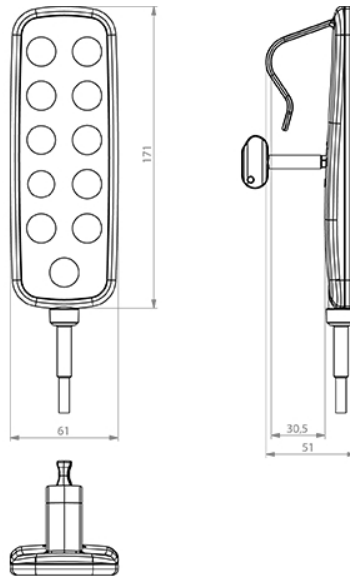

IPROXX 2BT

DEWERT

A Phoenix Mecano Brand

Page 3/3 - stand of 09/2020

Note: Responsibility for DEWERT products when used for specific applications and for adherence to the appropriate guidelines, standards and laws is borne by the manufacturer of the complete system into which DEWERT products are fitted. We accept no liability for the correctness.

DewertOkin GmbH • Weststraße 1 • 32278 Kirchlengern

Phone: +49 (0)52 23 / 9 79 -0 • Fax: +49 (0)52 23 / 7 51 82 • Email: info@dewert.de • Internet: <http://www.dewert.de>